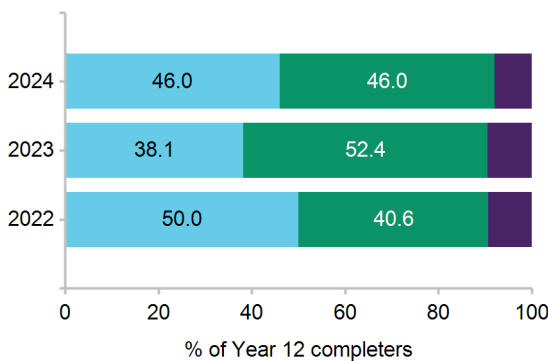

Next Step 2024 Post-School Destinations

Pittsworth State High School

This is a summary of the post-school destinations of students from Pittsworth State High School who completed Year 12 and gained a Senior Statement in 2023. The results are from the *Year 12 Completers Survey*, which is conducted approximately six months after students completed Year 12.

For more information about the survey visit the *Next Step* website www.qld.gov.au/nextstep. Regional and statewide reports will be available from October 2024.

80.6% response rate

50 out of 62 Year 12 completers from this school responded to the 2024 survey. *Results may not be representative of all Year 12 completers at this school.*

Post-school destinations

In 2024, 92.0% of Year 12 completers from Pittsworth State High School were engaged in education, training or employment in the year after they completed school.

Of the 50 respondents, 46.0% continued in education and training. The most common study destination was bachelor degree.

A further 46.0% transitioned directly into paid employment only.

All Year 12 completers were assigned to a *main destination*. Respondents who were both studying and working are reported as being in education or training, including apprentices and trainees.

Engagement over time